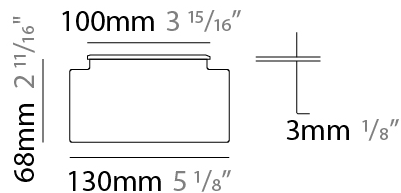

450mm 17 11/16"

400mm 15 3/4"