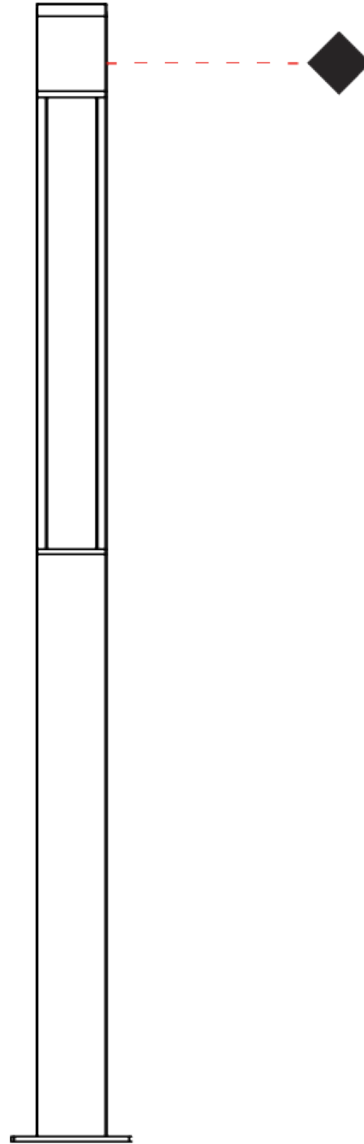

TETRA PARCO POST

E9B136-

PROJECT

TYPE

SPECIFIER

QUANTITY

DATE

E