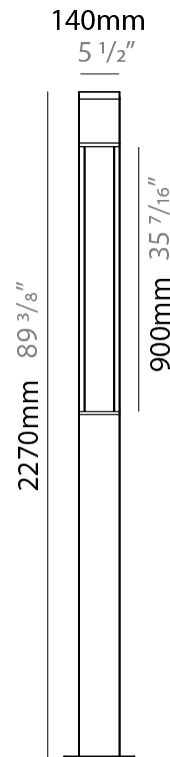

GENERAL

Series: Tetra
Subseries: Tetra Parco
Partner: Platek
Division: Exterior
Installation: Post
Product Type: Pedestrian Posts
Mounting Location: Above Ground
Light Distribution: Direct

PHYSICAL

Shape: Rectangle
Length (mm): 140
Length (in): 5 1/2
Width (mm): 140
Width (in): 5 1/2
Height (mm): 2270
Height (in): 89 3/8
Screws: A4 stainless steel
Diffuser: Clear tempered glass
Fixture Finish: [BLK / WHI / GRY / COR / ANT / BRZ](#)
Fixture Material: Extruded Aluminum

ELECTRICAL

Lamp Type: LED
Input Wattage (W): 41
Total Output Wattage (W): 38
Dimming: Non-Dimming / Phase Dimming (120vac Only)
Driver Included: Yes
Driver Location: Integrated
Driver Type: Constant Current - 120 / 277Vac
Driver Class: Class 2
Input Voltage (V): 120 - 277
Constant Current (MA): 1050
Upon Request: (Not included - see components [IP65 or higher enclosure to be supplied by others]) Remote: 0-10Vdc dimming

LED

Color Temperature (°K): [3000 / 4000](#)
Max. Delivered Lumen (lm): 2390 / 2485
Nominal Lumen (lm): 4900 / 5145
CRI: >80 CRI
Lamp Life (hrs): 60000

OPTICAL

RATINGS AND CERTIFICATIONS

Certified By: Certified for North American Standards
IP rating: IP65
IK Rating: IK10
Bug Rating: B1 U0 G1

PROJECT
TYPE
SPECIFIER
QUANTITY
DATE