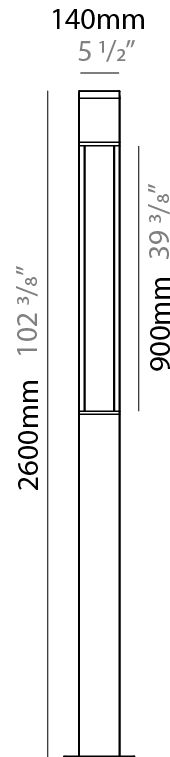

GENERAL

Series: Tetra
Subseries: Tetra Parco
Partner: Platek
Division: Exterior
Installation: Post
Product Type: Pedestrian Posts
Mounting Location: Above Ground
Light Distribution: Direct

PHYSICAL

Shape: Rectangle
Length (mm): 140
Length (in): 5 1/2
Width (mm): 140
Width (in): 5 1/2
Height (mm): 2600
Height (in): 102 3/8
Screws: A4 stainless steel
Diffuser: Clear tempered glass
Fixture Finish: [BLK / WHI / GRY / COR / ANT / BRZ](#)
Fixture Material: Extruded Aluminum

ELECTRICAL

Lamp Type: LED
Input Wattage (W): 41
Total Output Wattage (W): 38
Dimming: Non-Dimming / Phase Dimming (120vac Only)
Driver Included: Yes
Driver Location: Integrated
Driver Type: Constant Current - 120 / 277Vac
Driver Class: Class 2
Input Voltage (V): 120 - 277
Constant Current (MA): 1050
Upon Request: (Not included - see components [IP65 or higher enclosure to be supplied by others]) Remote: 0-10Vdc dimming

LED

Color Temperature (°K): [3000 / 4000](#)
Max. Delivered Lumen (lm): 2390 / 2485
Nominal Lumen (lm): 4900 / 5145
CRI: >80 CRI
Lamp Life (hrs): 60000

OPTICAL

RATINGS AND CERTIFICATIONS

Certified By: Certified for North American Standards
IP rating: IP65
IK Rating: IK10
Bug Rating: B1 U0 G1

PROJECT
TYPE
SPECIFIER
QUANTITY
DATE